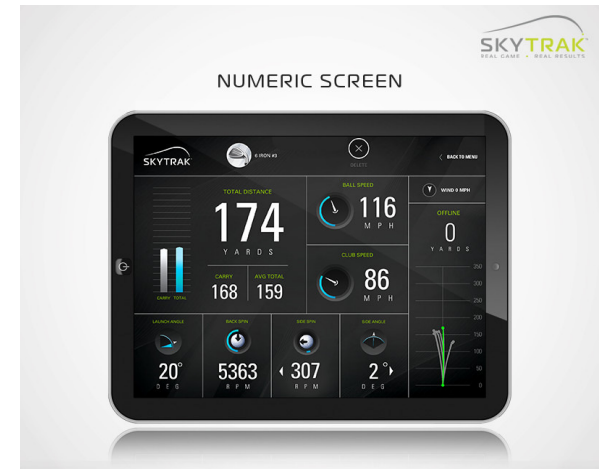

SkyTrak provides REAL launch data that helps you find the right club, the right swing, and know your game inside and out.

**BOOK YOUR SESSION NOW**  
**PHONE 01963 240667 Opt 2**